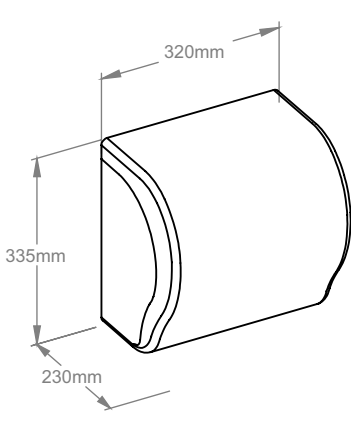

The exclusive look and unique patented "straight cut" system make the dispenser exceptional. Innovative cutting mechanisms with four opposing knives ensure that each cut-off towel has four straight edges. Thanks to its compact construction, the dispenser remains small while holding a 250 meter long towel roll. When cut every 25 cm, one roll produces 1000 towel sheets!! The device is made of high quality ABS plastic, with transparent sides and back to provide easy control of refill levels at all times.