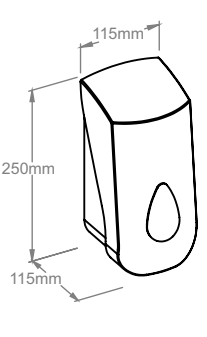

FOAM SOAP DISPENSER

Device available in two versions:
MERIDA UNIQUE SPARK high gloss - symbol DUH271
MERIDA UNIQUE matt - symbol DUH221

- Made of high quality ABS plastic
- soap dispensed as delicate foam
- capacity of disposable (completely recycled) cartridge with foaming pump - 700 g
- highly efficient - ca 2000 shots of foam from one cartridge
- complete air-tightness of pouch prevents contamination of contents
- saves water consumption and reduces sewage amount
- shortens hand washing time

1. Suitable to use with the following foam soaps:
2. MERIDA BALI SENSITIVE WOMAN (symbol MTP201)
   - MERIDA BALI SENSITIVE MAN (symbol MTP202)
   - MERIDA BALI PLUS almond-cherry fragrance (symbol MTP203)
   - MERIDA BALI PLUS banana fragrance (symbol M12P)
   - MERIDA BALI LUX (symbol M13P)
   - MERIDA BALI LUX scentless (symbol M13XP)
   - MERIDA BALI disinfecting (symbol M14P)