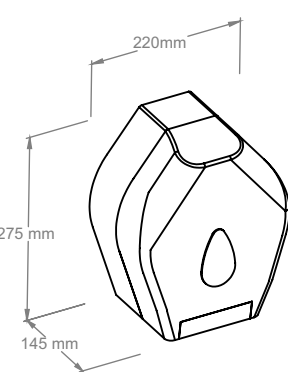

Despite its small size the paper towel roll dispenser holds a large 250 meter long towel roll. When cut every 24 cm more than 1000 towel sheets are produced from a single roll! Simply insert the roll and forget about refilling for a long time. The reliable and effective cutting mechanism is extremely simple in its construction ensuring smooth and gentle functioning. The cutting knife is made of very hard plastic which is resistant to blunting and deformation. Our tests have proven that even after 2 million cuts the knife lost none of its properties. The dispenser is made of high quality ABS plastic.

- Made of high quality ABS plastic
- maximum roll diameter - 19 cm
- lockable (locked with a key)

MERIDA UNIQUE SPARK high gloss - symbol BUH471 MERIDA UNIQUE matt - symbol BUH421

MULTIFLAT TOILET TISSUE DISPENSER