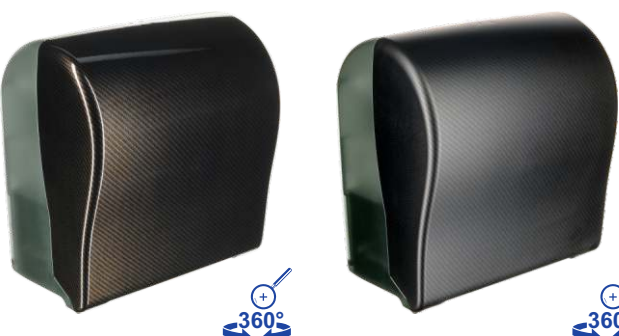

MERIDA UNIQUE SPARK high gloss - symbol CUH372   MERIDA UNIQUE matt - symbol CUH322

MECHANICAL DISPENSER FOR PAPER TOWEL ROLLS

MERIDA UNIQUE SOLID CUT

Device available in two versions:
MERIDA UNIQUE SPARK high gloss - symbol CUH372
MERIDA UNIQUE matt - symbol CUH322

Despite its small size the paper towel roll dispenser holds a large 250 meter long towel roll. When cut every 24 cm more than 1000 towel sheets are produced from a single roll! Simply insert the roll and forget about refilling for a long time. The reliable and effective cutting mechanism is extremely simple in its construction ensuring smooth and gentle functioning. The cutting knife is made of very hard plastic which is resistant to blunting and deformation. Our tests have proven that even after 2 million cuts the knife lost none of its properties. The dispenser is made of high quality ABS plastic.