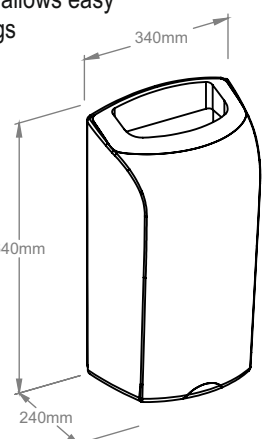

WALL MOUNTED WASTE BIN - 40L

Device available in two versions:
MERIDA UNIQUE SPARK high gloss - symbol KUH171
MERIDA UNIQUE matt - symbol KUH121

- Made of high quality ABS plastic.
- capacity: 40 litres
- wall mounted for easy cleaning below and around the unit
- corresponds with 60 liter disposable bags
- the convenient inner frame of the unit allows easy removal and loading of disposable bags