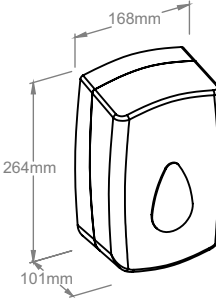

TOUCH-FREE FOAM SOAP DISPENSER

Device available in two versions:
MERIDA UNIQUE SPARK high gloss - symbol DUH571
MERIDA UNIQUE matt - symbol DUH521

- Made of high quality ABS plastic.
- soap dispensed as delicate foam
- capacity of disposable (completely recycled) cartridge with foaming pump - 700 g
- highly efficient - ca 2000 shots of foam from one cartridge
- complete air-tightness of pouch prevents contamination of contents
- saves water consumption and reduces sewage amount
- shortens hand washing time
- sensor activated touch free mechanism ensures the highest level of hand hygiene
- powered by 4 batteries R14
- LED indicator of dispenser status (green - ready to work, orange - cover not closed, red - replace the batteries)

1. Suitable to use with the following foam soaps:
2. MERIDA BALI SENSITIVE WOMAN (symbol MTP201)
   - MERIDA BALI SENSITIVE MAN (symbol MTP202)
   - MERIDA BALI PLUS almond-cherry fragrance (symbol MTP203)
   - MERIDA BALI PLUS banana fragrance (symbol M12P)
   - MERIDA BALI LUX (symbol M13P)
   - MERIDA BALI LUX scentless (symbol M13XP)
   - MERIDA BALI disinfecting (symbol M14P)