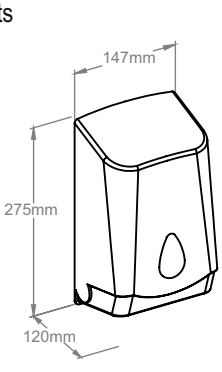

MULTIFLAT TOILET TISSUE DISPENSER

Device available in two versions:
MERIDA UNIQUE SPARK high gloss - symbol BUH471
MERIDA UNIQUE matt - symbol BUH421

- Made of high quality ABS plastic
- capacity of up to 400 pcs of tissue sheets
- a compact dispenser of excellent value that is popular for smaller washrooms
- the sturdy design makes it durable and fits perfectly in smaller spaces

1. Suitable for use with toilet paper in sheets:
2. MERIDA OPTIMUM (symbol POB402)
   - MERIDA TOP (symbol PTB403)