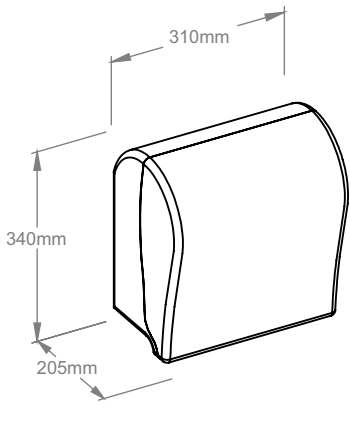

The exclusive look and unique patented "straight cut" system make the dispenser exceptional. Innovative cutting mechanisms with four opposing knives ensure that each cut-off towel has four straight edges. Thanks to its compact construction, the dispenser remains small while holding a 250 meter long towel roll. When cut every 25 cm, one roll produces 1000 towel sheets!! The device is made of high quality ABS plastic, with transparent sides and back to provide easy control of refill levels at all times.

Despite its small size the paper towel roll dispenser holds a large 250 meter long towel roll. When cut every 24 cm more than 1000 towel sheets are produced from a single roll! Simply insert the roll and forget about refilling for a long time. The reliable and effective cutting mechanism is extremely simple in its construction ensuring smooth and gentle functioning. The cutting knife is made of very hard plastic which is resistant to blunting and deformation. Our tests have proven that even after 2 million cuts the knife lost none of its properties. The dispenser is made of high quality ABS plastic.