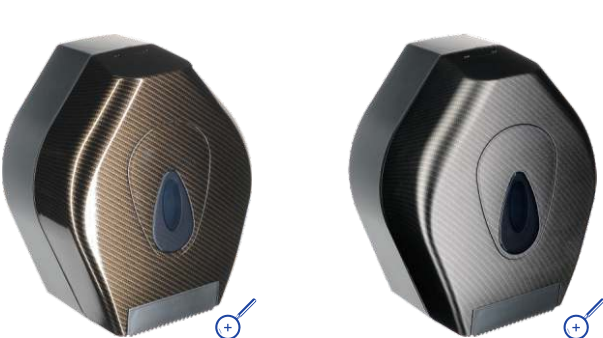

MERIDA UNIQUE SPARK high gloss - symbol BUH271   MERIDA UNIQUE matt - symbol BUH221