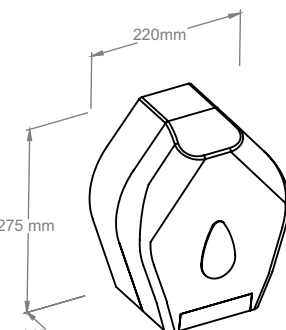

MERIDA UNIQUE SPARK high gloss - symbol KUH177

MERIDA UNIQUE matt - symbol KUH127

TOILET TISSUE DISPENSER

Device available in two versions:
MERIDA UNIQUE SPARK high gloss - symbol BUH277
MERIDA UNIQUE matt - symbol BUH227

- Made of high quality ABS plastic
- maximum roll diameter - 19 cm
- lockable (locked with a key)