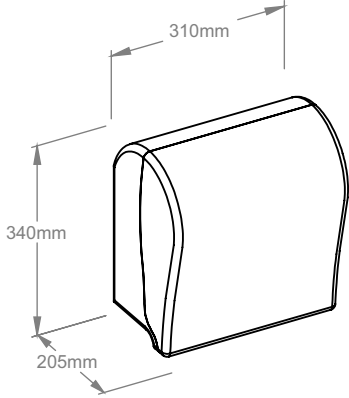

MERIDA UNIQUE SPARK high gloss - symbol BUH477

MERIDA UNIQUE matt - symbol BUH427

MECHANICAL DISPENSER FOR PAPER TOWEL ROLLS

MERIDA UNIQUE SOLID CUT

Device available in two versions:
MERIDA UNIQUE SPARK high gloss - symbol CUH378
MERIDA UNIQUE matt - symbol CUH328

Despite its small size the paper towel roll dispenser holds a large 250 meter long towel roll. When cut every 24 cm more than 1000 towel sheets are produced from a single roll! Simply insert the roll and forget about refilling for a long time. The reliable and effective cutting mechanism is extremely simple in its construction ensuring smooth and gentle functioning. The cutting knife is made of very hard plastic which is resistant to blunting and deformation. Our tests have proven that even after 2 million cuts the knife lost none of its properties. The dispenser is made of high quality ABS plastic. The back and sides of the device are made of transparent plastic providing easy control of the refill levels all the times.