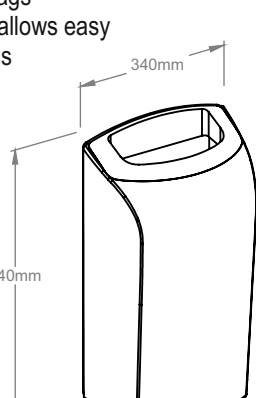

WALL MOUNTED WASTE BIN - 40L

Device available in two versions:
MERIDA UNIQUE SPARK high gloss - symbol KUH177
MERIDA UNIQUE matt - symbol KUH127

- Made of high quality ABS plastic.
- capacity: 40 litres
- wall mounted for easy cleaning below and around the unit
- corresponds with 60 liter disposable bags
- the convenient inner frame of the unit allows easy removal and loading of disposable bags