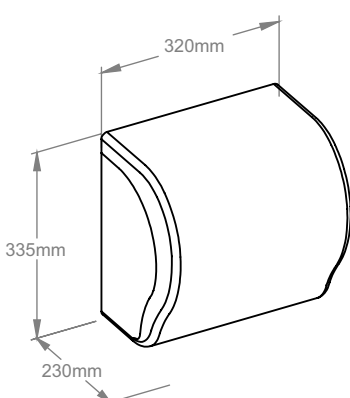

MERIDA UNIQUE SPARK high gloss - symbol BUH277

MERIDA UNIQUE matt - symbol BUH227

MECHANICAL DISPENSER FOR PAPER TOWEL ROLLS

MERIDA UNIQUE LUX CUT

Device available in two versions:
MERIDA UNIQUE SPARK high gloss - symbol CUH377
MERIDA UNIQUE matt - symbol CUH327

The exclusive look and unique patented "straight cut" system make the dispenser exceptional. Innovative cutting mechanisms with four opposing knives ensure that each cut-off towel has four straight edges. Thanks to its compact construction, the dispenser remains small while holding a 250 meter long towel roll. When cut every 25 cm, one roll produces 1000 towel sheets!! The device is made of high quality ABS plastic, with transparent sides and back to provide easy control of refill levels at all times.