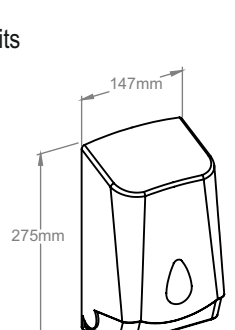

MERIDA UNIQUE matt - symbol GUH727

MULTIFLAT TOILET TISSUE DISPENSER

Device available in two versions:
MERIDA UNIQUE SPARK high gloss - symbol BUH477
MERIDA UNIQUE matt - symbol BUH427

- Made of high quality ABS plastic
- capacity of up to 400 pcs of tissue sheets
- a compact dispenser of excellent value that is popular for smaller washrooms
- the sturdy design makes it durable and fits perfectly in smaller spaces

Suitable for use with toilet paper in sheets: