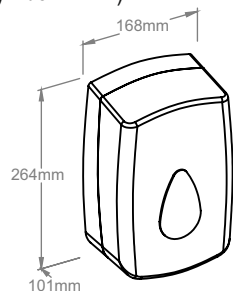

MERIDA UNIQUE SPARK high gloss - symbol CUH378

MERIDA UNIQUE matt - symbol CUH328

TOUCH-FREE FOAM SOAP DISPENSER

Device available in two versions:
MERIDA UNIQUE SPARK high gloss - symbol DUH577
MERIDA UNIQUE matt - symbol DUH527

- Made of high quality ABS plastic.
- soap dispensed as delicate foam
- capacity of disposable (completely recycled) cartridge with foaming pump - 700 g
- highly efficient - ca 2000 shots of foam from one cartridge
- complete air-tightness of pouch prevents contamination of contents
- saves water consumption and reduces sewage amount
- shortens hand washing time
- sensor activated touch free mechanism ensures the highest level of hand hygiene
- powered by 4 batteries R14
- LED indicator of dispenser status (green - ready to work, orange - cover not closed, red - replace the batteries)

Suitable to use with the following foam soaps:

- MERIDA BALI SENSITIVE WOMAN (symbol MTP201)
- MERIDA BALI SENSITIVE MAN (symbol MTP202)
- MERIDA BALI PLUS almond-cherry fragrance (symbol MTP203)
- MERIDA BALI PLUS banana fragrance (symbol M12P)
- MERIDA BALI LUX (symbol M13P)
- MERIDA BALI LUX scentless (symbol M13XP)
- MERIDA BALI disinfecting (symbol M14P)