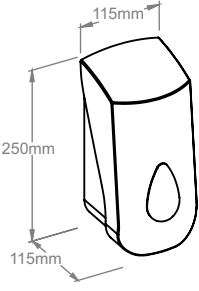

MERIDA UNIQUE matt - symbol CUH327

FOAM SOAP DISPENSER

Device available in two versions:
MERIDA UNIQUE SPARK high gloss - symbol DUH277
MERIDA UNIQUE matt - symbol DUH227

- Made of high quality ABS plastic
- soap dispensed as delicate foam
- capacity of disposable (completely recycled) cartridge with foaming pump - 700 g
- highly efficient - ca 2000 shots of foam from one cartridge
- complete air-tightness of pouch prevents contamination of contents
- saves water consumption and reduces sewage amount
- shortens hand washing time

Suitable to use with the following foam soaps:

- MERIDA BALI SENSITIVE WOMAN (symbol MTP201)
- MERIDA BALI SENSITIVE MAN (symbol MTP202)
- MERIDA BALI PLUS almond-cherry fragrance (symbol MTP203)
- MERIDA BALI PLUS banana fragrance (symbol M12P)
- MERIDA BALI LUX (symbol M13P)
- MERIDA BALI LUX scentless (symbol M13XP)
- MERIDA BALI disinfecting (symbol M14P)