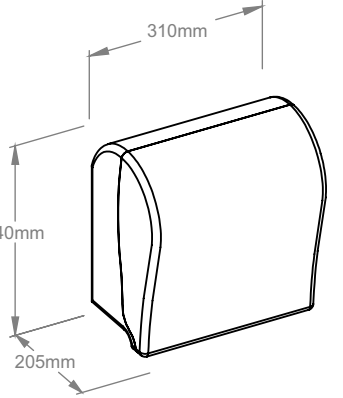

MERIDA UNIQUE SPARK high gloss - symbol BUH469

MERIDA UNIQUE matt - symbol BUH419

MECHANICAL DISPENSER FOR PAPER TOWEL ROLLS

MERIDA UNIQUE SOLID CUT

Device available in two versions:
MERIDA UNIQUE SPARK high gloss - symbol CUH370
MERIDA UNIQUE matt - symbol CUH320

Despite its small size the paper towel roll dispenser holds a large 250 meter long towel roll. When cut every 24 cm more than 1000 towel sheets are produced from a single roll! Simply insert the roll and forget about refilling for a long time. The reliable and effective cutting mechanism is extremely simple in its construction ensuring smooth and gentle functioning. The cutting knife is made of very hard plastic which is resistant to blunting and deformation. Our tests have proven that even after 2 million cuts the knife lost none of its properties. The dispenser is made of high quality ABS plastic.