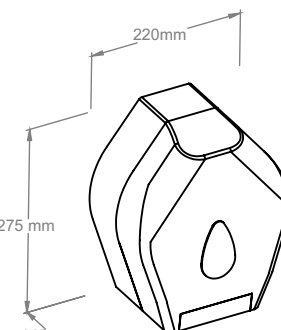

MERIDA UNIQUE SPARK high gloss - symbol KUH169

MERIDA UNIQUE matt - symbol KUH119

TOILET TISSUE DISPENSER

Device available in two versions:
MERIDA UNIQUE SPARK high gloss - symbol BUH269
MERIDA UNIQUE matt - symbol BUH219

- Made of high quality ABS plastic
- maximum roll diameter - 19 cm
- lockable (locked with a key)