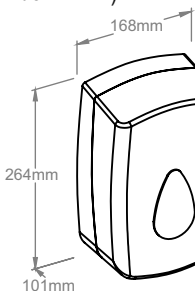

MERIDA UNIQUE SPARK high gloss - symbol CUH370

MERIDA UNIQUE matt - symbol CUH320

TOUCH-FREE FOAM SOAP DISPENSER

Device available in two versions:
MERIDA UNIQUE SPARK high gloss - symbol DUH569
MERIDA UNIQUE matt - symbol DUH519

- Made of high quality ABS plastic.
- soap dispensed as delicate foam
- capacity of disposable (completely recycled) cartridge with foaming pump - 700 g
- highly efficient - ca 2000 shots of foam from one cartridge
- complete air-tightness of pouch prevents contamination of contents
- saves water consumption and reduces sewage amount
- shortens hand washing time
- sensor activated touch free mechanism ensures the highest level of hand hygiene
- powered by 4 batteries R14
- LED indicator of dispenser status (green - ready to work, orange - cover not closed, red - replace the batteries)

Suitable to use with the following foam soaps:

- MERIDA BALI SENSITIVE WOMAN (symbol MTP201)
- MERIDA BALI SENSITIVE MAN (symbol MTP202)
- MERIDA BALI PLUS almond-cherry fragrance (symbol MTP203)
- MERIDA BALI PLUS banana fragrance (symbol M12P)
- MERIDA BALI LUX (symbol M13P)
- MERIDA BALI LUX scentless (symbol M13XP)
- MERIDA BALI disinfecting (symbol M14P)