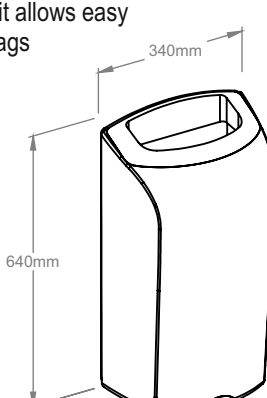

WALL MOUNTED WASTE BIN - 40L

Device available in two versions:
MERIDA UNIQUE SPARK high gloss - symbol KUH169
MERIDA UNIQUE matt - symbol KUH119

- Made of high quality ABS plastic.
- capacity: 40 litres
- wall mounted for easy cleaning below and around the unit
- corresponds with 60 liter disposable bags
- the convenient inner frame of the unit allows easy removal and loading of disposable bags