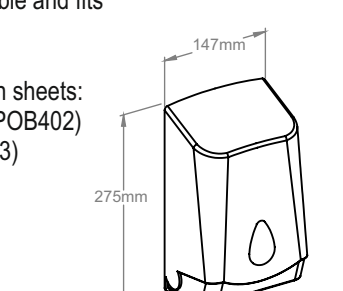

MERIDA UNIQUE SPARK high gloss - symbol GUH769

MERIDA UNIQUE matt - symbol GUH719

MULTIFLAT TOILET TISSUE DISPENSER

Device available in two versions:
MERIDA UNIQUE SPARK high gloss - symbol BUH469
MERIDA UNIQUE matt - symbol BUH419

- Made of high quality ABS plastic
- capacity of up to 400 pcs of tissue sheets
- a compact dispenser of excellent value that is popular for smaller washrooms
- the sturdy design makes it durable and fits perfectly in smaller spaces

Suitable for use with toilet paper in sheets: