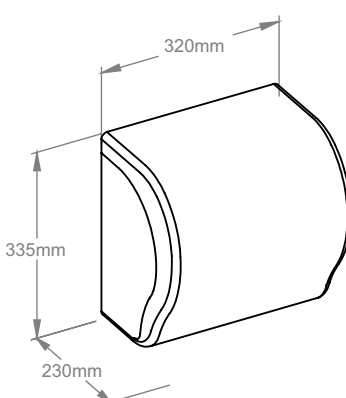

MERIDA UNIQUE SPARK high gloss - symbol BUH269

MERIDA UNIQUE matt - symbol BUH219

MECHANICAL DISPENSER FOR PAPER TOWEL ROLLS

MERIDA UNIQUE LUX CUT

Device available in two versions:
MERIDA UNIQUE SPARK high gloss - symbol CUH369
MERIDA UNIQUE matt - symbol CUH319

The exclusive look and unique patented "straight cut" system make the dispenser exceptional. Innovative cutting mechanisms with four opposing knives ensure that each cut-off towel has four straight edges. Thanks to its compact construction, the dispenser remains small while holding a 250 meter long towel roll. When cut every 25 cm, one roll produces 1000 towel sheets!! The device is made of high quality ABS plastic, with transparent sides and back to provide easy control of refill levels at all times.