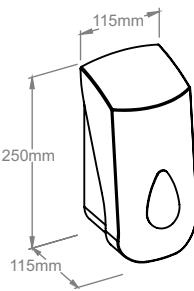

MERIDA UNIQUE matt - symbol CUH319

FOAM SOAP DISPENSER

Device available in two versions:
MERIDA UNIQUE SPARK high gloss - symbol DUH269
MERIDA UNIQUE matt - symbol DUH219

- Made of high quality ABS plastic
- soap dispensed as delicate foam
- capacity of disposable (completely recycled) cartridge with foaming pump - 700 g
- highly efficient - ca 2000 shots of foam from one cartridge
- complete air-tightness of pouch prevents contamination of contents
- saves water consumption and reduces sewage amount
- shortens hand washing time

Suitable to use with the following foam soaps:

- MERIDA BALI SENSITIVE WOMAN (symbol MTP201)
- MERIDA BALI SENSITIVE MAN (symbol MTP202)
- MERIDA BALI PLUS almond-cherry fragrance (symbol MTP203)
- MERIDA BALI PLUS banana fragrance (symbol M12P)
- MERIDA BALI LUX (symbol M13P)
- MERIDA BALI LUX scentless (symbol M13XP)
- MERIDA BALI disinfecting (symbol M14P)