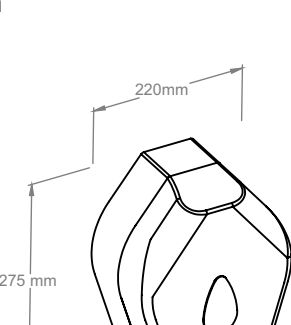

### TOILET TISSUE DISPENSER

Device available in two versions:  
 MERIDA UNIQUE SPARK high gloss - symbol BUH267  
 MERIDA UNIQUE matt - symbol BUH217

- Made of high quality ABS plastic
- maximum roll diameter - 19 cm
- lockable (locked with a key)