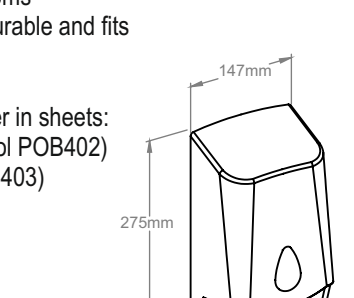

MULTIFLAT TOILET TISSUE DISPENSER

Device available in two versions:
MERIDA UNIQUE SPARK high gloss - symbol BUH467
MERIDA UNIQUE matt - symbol BUH417

- Made of high quality ABS plastic
- capacity of up to 400 pcs of tissue sheets
- a compact dispenser of excellent value that is popular for smaller washrooms
- the sturdy design makes it durable and fits perfectly in smaller spaces

Suitable for use with toilet paper in sheets:

- MERIDA OPTIMUM (symbol POB402)
- MERIDA TOP (symbol PTB403)