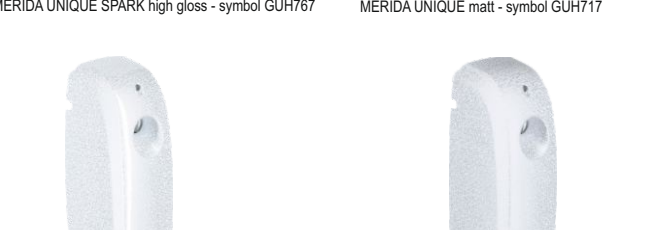

MERIDA UNIQUE SPARK high gloss - symbol GUH767

MERIDA UNIQUE matt - symbol GUH717