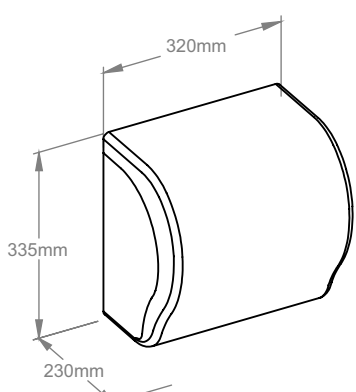

#### MERIDA UNIQUE LUX CUT

Device available in two versions:  
 MERIDA UNIQUE SPARK high gloss - symbol CUH367  
 MERIDA UNIQUE matt - symbol CUH317

The exclusive look and unique patented "straight cut" system make the dispenser exceptional. Innovative cutting mechanisms with four opposing knives ensure that each cut-off towel has four straight edges. Thanks to its compact construction, the dispenser remains small while holding a 250 meter long towel roll. When cut every 25 cm, one roll produces 1000 towel sheets!! The device is made of high quality ABS plastic, with transparent sides and back to provide easy control of refill levels at all times.