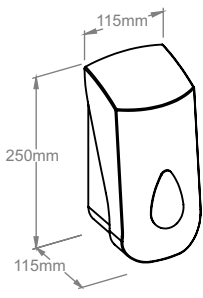

FOAM SOAP DISPENSER

Device available in two versions:
MERIDA UNIQUE SPARK high gloss - symbol DUH267
MERIDA UNIQUE matt - symbol DUH217

- Made of high quality ABS plastic
- soap dispensed as delicate foam
- capacity of disposable (completely recycled) cartridge with foaming pump - 700 g
- highly efficient - ca 2000 shots of foam from one cartridge
- complete air-tightness of pouch prevents contamination of contents
- saves water consumption and reduces sewage amount
- shortens hand washing time

Suitable to use with the following foam soaps:

- MERIDA BALI SENSITIVE WOMAN (symbol MTP201)
- MERIDA BALI SENSITIVE MAN (symbol MTP202)
- MERIDA BALI PLUS almond-cherry fragrance (symbol MTP203)
- MERIDA BALI PLUS banana fragrance (symbol M12P)
- MERIDA BALI LUX (symbol M13P)
- MERIDA BALI LUX scentless (symbol M13XP)
- MERIDA BALI disinfecting (symbol M14P)