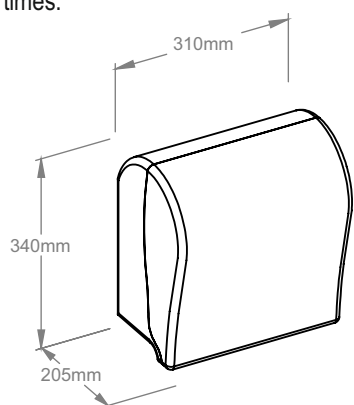

MECHANICAL DISPENSER FOR PAPER TOWEL ROLLS

MERIDA UNIQUE SOLID CUT

Device available in two versions:
MERIDA UNIQUE SPARK high gloss - symbol CUH368
MERIDA UNIQUE matt - symbol CUH318

Despite its small size the paper towel roll dispenser holds a large 250 meter long towel roll. When cut every 24 cm more than 1000 towel sheets are produced from a single roll! Simply insert the roll and forget about refilling for a long time. The reliable and effective cutting mechanism is extremely simple in its construction ensuring smooth and gentle functioning. The cutting knife is made of very hard plastic which is resistant to blunting and deformation. Our tests have proven that even after 2 million cuts the knife lost none of its properties. The dispenser is made of high quality ABS plastic. The back and sides of the device are made of transparent plastic providing easy control of the refill levels all the times.