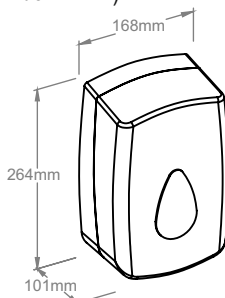

TOUCH-FREE FOAM SOAP DISPENSER

Device available in two versions:
MERIDA UNIQUE SPARK high gloss - symbol DUH567
MERIDA UNIQUE matt - symbol DUH517

- Made of high quality ABS plastic.
- soap dispensed as delicate foam
- capacity of disposable (completely recycled) cartridge with foaming pump - 700 g
- highly efficient - ca 2000 shots of foam from one cartridge
- complete air-tightness of pouch prevents contamination of contents
- saves water consumption and reduces sewage amount
- shortens hand washing time
- sensor activated touch free mechanism ensures the highest level of hand hygiene
- powered by 4 batteries R14
- LED indicator of dispenser status (green - ready to work, orange - cover not closed, red - replace the batteries)

Suitable to use with the following foam soaps:

- MERIDA BALI SENSITIVE WOMAN (symbol MTP201)
- MERIDA BALI SENSITIVE MAN (symbol MTP202)
- MERIDA BALI PLUS almond-cherry fragrance (symbol MTP203)
- MERIDA BALI PLUS banana fragrance (symbol M12P)
- MERIDA BALI LUX (symbol M13P)
- MERIDA BALI LUX scentless (symbol M13XP)
- MERIDA BALI disinfecting (symbol M14P)