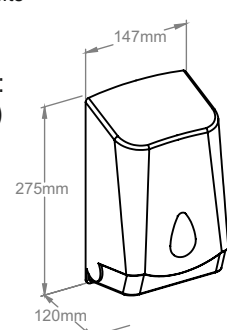

MERIDA UNIQUE matt - symbol GUH711

MULTIFLAT TOILET TISSUE DISPENSER

Device available in two versions:

- MERIDA UNIQUE SPARK high gloss - symbol BUH461
- MERIDA UNIQUE matt - symbol BUH411

Made of high quality ABS plastic

- capacity of up to 400 pcs of tissue sheets
- a compact dispenser of excellent value that is popular for smaller washrooms
- the sturdy design makes it durable and fits perfectly in smaller spaces

Suitable for use with toilet paper in sheets:

- MERIDA OPTIMUM (symbol POB402)
- MERIDA TOP (symbol PTB403)