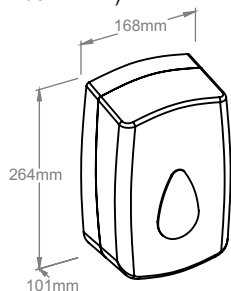

MERIDA UNIQUE SPARK high gloss - symbol CUH362

MERIDA UNIQUE matt - symbol CUH312

TOUCH-FREE FOAM SOAP DISPENSER

Device available in two versions:

- MERIDA UNIQUE SPARK high gloss - symbol DUH561
- MERIDA UNIQUE matt - symbol DUH511

Made of high quality ABS plastic.

- soap dispensed as delicate foam
- capacity of disposable (completely recycled) cartridge with foaming pump - 700 g
- highly efficient - ca 2000 shots of foam from one cartridge
- complete air-tightness of pouch prevents contamination of contents
- saves water consumption and reduces sewage amount
- shortens hand washing time
- sensor activated touch free mechanism ensures the highest level of hand hygiene
- powered by 4 batteries R14
- LED indicator of dispenser status (green - ready to work, orange - cover not closed, red - replace the batteries)

Suitable to use with the following foam soaps:

- MERIDA BALI SENSITIVE WOMAN (symbol MTP201)
- MERIDA BALI SENSITIVE MAN (symbol MTP202)
- MERIDA BALI PLUS almond-cherry fragrance (symbol MTP203)
- MERIDA BALI PLUS banana fragrance (symbol M12P)
- MERIDA BALI LUX (symbol M13P)
- MERIDA BALI LUX scentless (symbol M13XP)
- MERIDA BALI disinfecting (symbol M14P)