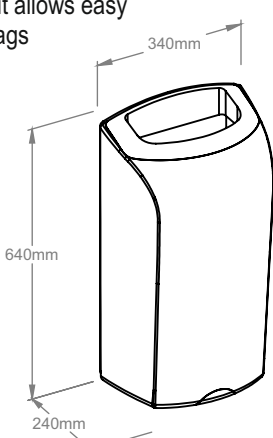

WALL MOUNTED WASTE BIN - 40L

Device available in two versions:

- MERIDA UNIQUE SPARK high gloss - symbol KUH161
- MERIDA UNIQUE matt - symbol KUH111

Made of high quality ABS plastic.

- capacity: 40 litres
- wall mounted for easy cleaning below and around the unit
- corresponds with 60 liter disposable bags
- the convenient inner frame of the unit allows easy removal and loading of disposable bags