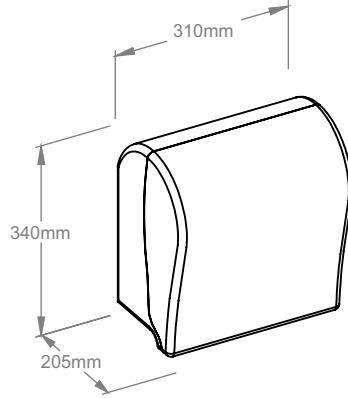

Thanks to its compact construction, the dispenser remains small while holding a 250 meter long towel roll. When cut every 25 cm, one roll produces 1000 towel sheets!! The device is made of high quality ABS plastic, with transparent sides and back to provide easy control of refill levels at all times.

Despite its small size the paper towel roll dispenser holds a large 250 meter long towel roll. When cut every 24 cm more than 1000 towel sheets are produced from a single roll! Simply insert the roll and forget about refilling for a long time. The reliable and effective cutting mechanism is extremely simple in its construction ensuring smooth and gentle functioning. The cutting knife is made of very hard plastic which is resistant to blunting and deformation. Our tests have proven that even after 2 million cuts the knife lost none of its properties. The dispenser is made of high quality ABS plastic. The back and sides of the device are made of transparent plastic providing easy control of the refill levels all the times.