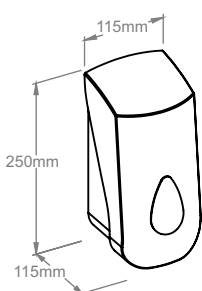

MERIDA UNIQUE matt - symbol CUH311

FOAM SOAP DISPENSER

Device available in two versions:

- MERIDA UNIQUE SPARK high gloss - symbol DUH261
- MERIDA UNIQUE matt - symbol DUH211

Made of high quality ABS plastic

- soap dispensed as delicate foam
- capacity of disposable (completely recycled) cartridge with foaming pump - 700 g
- highly efficient - ca 2000 shots of foam from one cartridge
- complete air-tightness of pouch prevents contamination of contents
- saves water consumption and reduces sewage amount
- shortens hand washing time

Suitable to use with the following foam soaps:

- MERIDA BALI SENSITIVE WOMAN (symbol MTP201)
- MERIDA BALI SENSITIVE MAN (symbol MTP202)
- MERIDA BALI PLUS almond-cherry fragrance (symbol MTP203)
- MERIDA BALI PLUS banana fragrance (symbol M12P)
- MERIDA BALI LUX (symbol M13P)
- MERIDA BALI LUX scentless (symbol M13XP)
- MERIDA BALI disinfecting (symbol M14P)