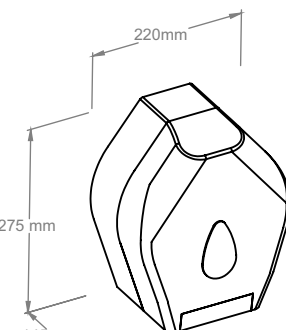

Made of high quality ABS plastic

- maximum roll diameter - 19 cm
- lockable (locked with a key)

MERIDA UNIQUE SPARK high gloss - symbol BUH461

MERIDA UNIQUE matt - symbol BUH411

MULTIFLAT TOILET TISSUE DISPENSER