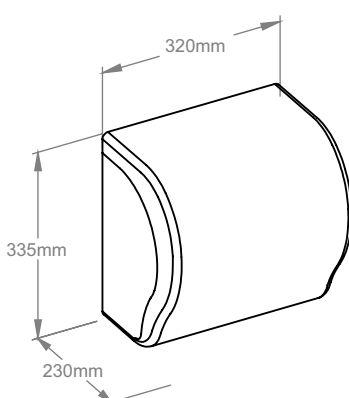

Thanks to its compact construction, the dispenser remains small while holding a 250 meter long towel roll. When cut every 25 cm, one roll produces 1000 towel sheets!! The device is made of high quality ABS plastic, with transparent sides and back to provide easy control of refill levels at all times.