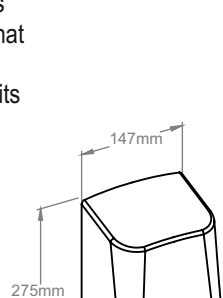

MERIDA UNIQUE matt - symbol GUH723