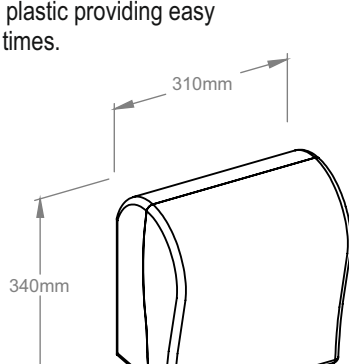

MERIDA UNIQUE SPARK high gloss - symbol BUH473

MERIDA UNIQUE matt - symbol BUH423

MECHANICAL DISPENSER FOR PAPER TOWEL ROLLS

MERIDA UNIQUE SOLID CUT

Device available in two versions:

- MERIDA UNIQUE SPARK high gloss - symbol CUH374
- MERIDA UNIQUE matt - symbol CUH324

[CLICK FOR MOVIE](#)

[BIM OBJECTS for ARCHITECTS](#)