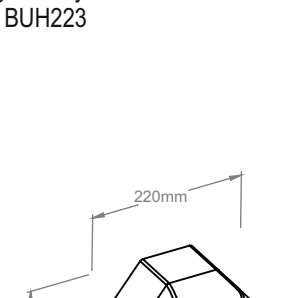

TOILET TISSUE DISPENSER

Device available in two versions:

- MERIDA UNIQUE SPARK high gloss - symbol BUH273
- MERIDA UNIQUE matt - symbol BUH223

Made of high quality ABS plastic

- maximum roll diameter - 19 cm
- lockable (locked with a key)

[CLICK FOR MOVIE](#)

[BIM OBJECTS for ARCHITECTS](#)