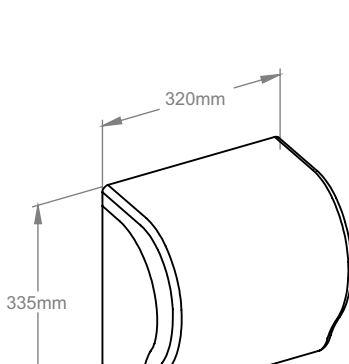

MERIDA UNIQUE SPARK high gloss - symbol BUH273

MERIDA UNIQUE matt - symbol BUH223

MECHANICAL DISPENSER FOR PAPER TOWEL ROLLS

MERIDA UNIQUE LUX CUT

Device available in two versions:

- MERIDA UNIQUE SPARK high gloss - symbol CUH373
- MERIDA UNIQUE matt - symbol CUH323

The exclusive look and unique patented "straight cut" system make the dispenser exceptional. Innovative cutting mechanisms with four opposing knives ensure that each cut-off towel has four straight edges.

Thanks to its compact construction, the dispenser remains small while holding a 250 meter long towel roll. When cut every 25 cm, one roll produces 1000 towel sheets!!

The device is made of high quality ABS plastic, with transparent sides and back to provide easy control of refill levels at all times.

[CLICK FOR MOVIE](#)

[BIM OBJECTS for ARCHITECTS](#)