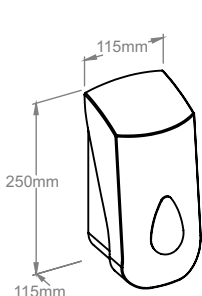

MERIDA UNIQUE matt - symbol CUH323

FOAM SOAP DISPENSER

Device available in two versions:

- MERIDA UNIQUE SPARK high gloss - symbol DUH273
- MERIDA UNIQUE matt - symbol DUH223

Made of high quality ABS plastic

- soap dispensed as delicate foam
- capacity of disposable (completely recycled) cartridge with foaming pump - 700 g
- highly efficient - ca 2000 shots of foam from one cartridge
- complete air-tightness of pouch prevents contamination of contents
- saves water consumption and reduces sewage amount
- shortens hand washing time

Suitable to use with the following foam soaps:

- MERIDA BALI SENSITIVE WOMAN (symbol MTP201)
- MERIDA BALI SENSITIVE MAN (symbol MTP202)
- MERIDA BALI PLUS almond-cherry fragrance (symbol MTP203)
- MERIDA BALI PLUS banana fragrance (symbol M12P)
- MERIDA BALI LUX (symbol M13P)
- MERIDA BALI LUX scentless (symbol M13XP)
- MERIDA BALI disinfecting (symbol M14P)

[CLICK FOR MOVIE](#)

[BIM OBJECTS for ARCHITECTS](#)