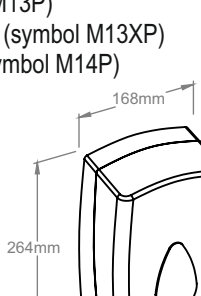

MERIDA UNIQUE SPARK high gloss - symbol CUH374

MERIDA UNIQUE matt - symbol CUH324