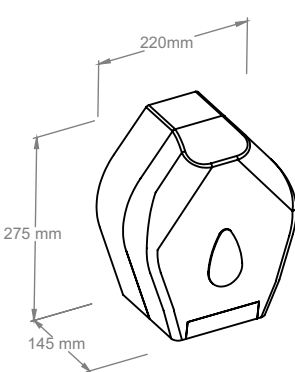

TOILET TISSUE DISPENSER

Device available in two versions:
MERIDA UNIQUE SPARK high gloss - symbol BUO251
MERIDA UNIQUE matt - symbol BUO201

- Made of high quality ABS plastic
- maximum roll diameter - 19 cm
- lockable (locked with a key)