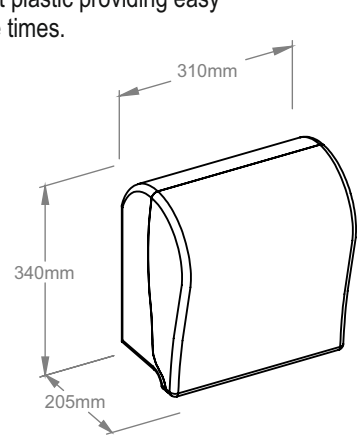

MECHANICAL DISPENSER FOR PAPER TOWEL ROLLS

MERIDA UNIQUE SOLID CUT

Device available in two versions:
MERIDA UNIQUE SPARK high gloss - symbol CUO352
MERIDA UNIQUE matt - symbol CUO302

Despite its small size the paper towel roll dispenser holds a large 250 meter long towel roll. When cut every 24 cm more than 1000 towel sheets are produced from a single roll! Simply insert the roll and forget about refilling for a long time. The reliable and effective cutting mechanism is extremely simple in its construction ensuring smooth and gentle functioning. The cutting knife is made of very hard plastic which is resistant to blunting and deformation. Our tests have proven that even after 2 million cuts the knife lost none of its properties. The dispenser is made of high quality ABS plastic. The back and sides of the device are made of transparent plastic providing easy control of the refill levels all the times.