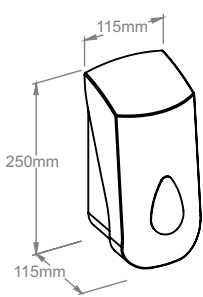

FOAM SOAP DISPENSER

Device available in two versions:
MERIDA UNIQUE SPARK high gloss - symbol DUO251
MERIDA UNIQUE matt - symbol DUO201

- Made of high quality ABS plastic
- soap dispensed as delicate foam
- capacity of disposable (completely recycled) cartridge with foaming pump - 700 g
- highly efficient - ca 2000 shots of foam from one cartridge
- complete air-tightness of pouch prevents contamination of contents
- saves water consumption and reduces sewage amount
- shortens hand washing time

Suitable to use with the following foam soaps:

- MERIDA BALI SENSITIVE WOMAN (symbol MTP201)
- MERIDA BALI SENSITIVE MAN (symbol MTP202)
- MERIDA BALI PLUS almond-cherry fragrance (symbol MTP203)
- MERIDA BALI PLUS banana fragrance (symbol M12P)
- MERIDA BALI LUX (symbol M13P)
- MERIDA BALI LUX scentless (symbol M13XP)
- MERIDA BALI disinfecting (symbol M14P)