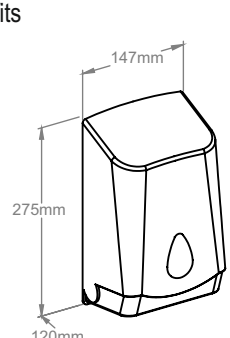

MULTIFLAT TOILET TISSUE DISPENSER

Device available in two versions:
MERIDA UNIQUE SPARK high gloss - symbol BUO451
MERIDA UNIQUE matt - symbol BUO401

- Made of high quality ABS plastic
- capacity of up to 400 pcs of tissue sheets
- a compact dispenser of excellent value that is popular for smaller washrooms
- the sturdy design makes it durable and fits perfectly in smaller spaces

Suitable for use with toilet paper in sheets:

- MERIDA OPTIMUM (symbol POB402)
- MERIDA TOP (symbol PTB403)

WALL MOUNTED WASTE BIN - 40L

Device available in two versions:
MERIDA UNIQUE SPARK high gloss - symbol KUO151
MERIDA UNIQUE matt - symbol KUO101

- Made of high quality ABS plastic.
- capacity: 40 litres
- wall mounted for easy cleaning below and around the unit
- corresponds with 60 liter disposable bags
- the convenient inner frame of the unit allows easy removal and loading of disposable bags