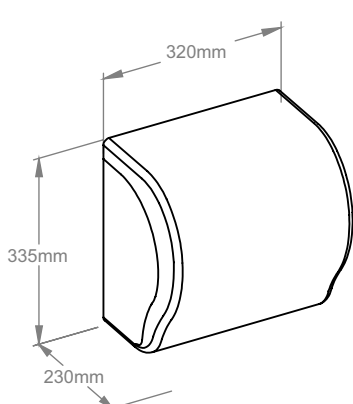

MERIDA UNIQUE ORANGE LINE

our recommendation: UNIQUE matt

FOAM SOAP DISPENSER

Device available in two versions:
MERIDA UNIQUE SPARK high gloss - symbol DUO251
MERIDA UNIQUE matt - symbol DUO201

- Made of high quality ABS plastic
- soap dispensed as delicate foam
- capacity of disposable (completely recycled) cartridge with foaming pump - 700 g
- highly efficient - ca 2000 shots of foam from one cartridge
- complete air-tightness of pouch prevents contamination of contents
- saves water consumption and reduces sewage amount
- shortens hand washing time

Suitable to use with the following foam soaps:

- MERIDA BALI SENSITIVE WOMAN (symbol MTP201)
- MERIDA BALI SENSITIVE MAN (symbol MTP202)
- MERIDA BALI PLUS almond-cherry fragrance (symbol MTP203)
- MERIDA BALI PLUS banana fragrance (symbol M12P)
- MERIDA BALI LUX (symbol M13P)
- MERIDA BALI LUX scentless (symbol M13XP)
- MERIDA BALI disinfecting (symbol M14P)

TOUCH-FREE FOAM SOAP DISPENSER

Device available in two versions:
MERIDA UNIQUE SPARK high gloss - symbol DUO551
MERIDA UNIQUE matt - symbol DUO501

- Made of high quality ABS plastic.
- soap dispensed as delicate foam
- capacity of disposable (completely recycled) cartridge with foaming pump - 700 g
- highly efficient - ca 2000 shots of foam from one cartridge
- complete air-tightness of pouch prevents contamination of contents
- saves water consumption and reduces sewage amount
- shortens hand washing time
- sensor activated touch free mechanism ensures the highest level of hand hygiene
- powered by 4 batteries R14
- LED indicator of dispenser status (green - ready to work, orange - cover not closed, red - replace the batteries)