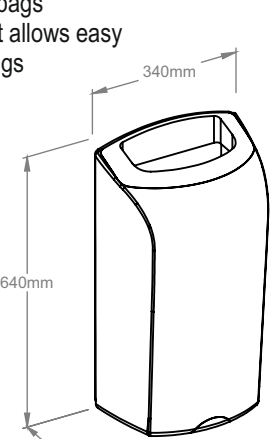

WALL MOUNTED WASTE BIN - 40L

Device available in two versions:
MERIDA UNIQUE SPARK high gloss - symbol KUO151
MERIDA UNIQUE matt - symbol KUO101

- Made of high quality ABS plastic.
- capacity: 40 litres
- wall mounted for easy cleaning below and around the unit
- corresponds with 60 liter disposable bags
- the convenient inner frame of the unit allows easy removal and loading of disposable bags