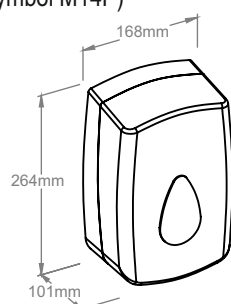

TOUCH-FREE FOAM SOAP DISPENSER

Device available in two versions:
MERIDA UNIQUE SPARK high gloss - symbol DUO551
MERIDA UNIQUE matt - symbol DUO501

- Made of high quality ABS plastic.
- soap dispensed as delicate foam
- capacity of disposable (completely recycled) cartridge with foaming pump - 700 g
- highly efficient - ca 2000 shots of foam from one cartridge
- complete air-tightness of pouch prevents contamination of contents
- saves water consumption and reduces sewage amount
- shortens hand washing time
- sensor activated touch free mechanism ensures the highest level of hand hygiene
- powered by 4 batteries R14
- LED indicator of dispenser status (green - ready to work, orange - cover not closed, red - replace the batteries)

Suitable to use with the following foam soaps:

- MERIDA BALI SENSITIVE WOMAN (symbol MTP201)
- MERIDA BALI SENSITIVE MAN (symbol MTP202)
- MERIDA BALI PLUS almond-cherry fragrance (symbol MTP203)
- MERIDA BALI PLUS banana fragrance (symbol M12P)
- MERIDA BALI LUX (symbol M13P)
- MERIDA BALI LUX scentless (symbol M13XP)
- MERIDA BALI disinfecting (symbol M14P)

MECHANICAL DISPENSER FOR PAPER TOWEL ROLLS

MERIDA UNIQUE LUX CUT

Device available in two versions:
MERIDA UNIQUE SPARK high gloss - symbol CUO351
MERIDA UNIQUE matt - symbol CUO301

The exclusive look and unique patented "straight cut" system make the dispenser exceptional. Innovative cutting mechanisms with four opposing knives ensure that each cut-off towel has four straight edges. Thanks to its compact construction, the dispenser remains small while holding a 250 meter long towel roll. When cut every 25 cm, one roll produces 1000 towel sheets!! The device is made of high quality ABS plastic, with transparent sides and back to provide easy control of refill levels at all times.