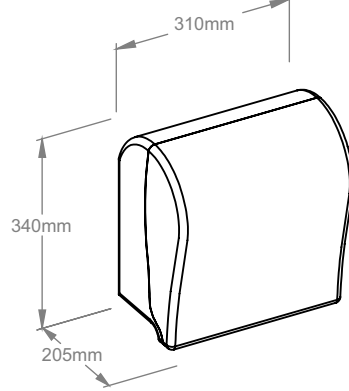

MERIDA UNIQUE SPARK high gloss - symbol BUH455

MERIDA UNIQUE matt - symbol BUH405

MECHANICAL DISPENSER FOR PAPER TOWEL ROLLS

MERIDA UNIQUE SOLID CUT

Device available in two versions:
MERIDA UNIQUE SPARK high gloss - symbol CUH356
MERIDA UNIQUE matt - symbol CUH306

Despite its small size the paper towel roll dispenser holds a large 250 meter long towel roll. When cut every 24 cm more than 1000 towel sheets are produced from a single roll! Simply insert the roll and forget about refilling for a long time. The reliable and effective cutting mechanism is extremely simple in its construction ensuring smooth and gentle functioning. The cutting knife is made of very hard plastic which is resistant to blunting and deformation. Our tests have proven that even after 2 million cuts the knife lost none of its properties. The dispenser is made of high quality ABS plastic. The back and sides of the device are made of transparent plastic providing easy control of the refill levels all the times.