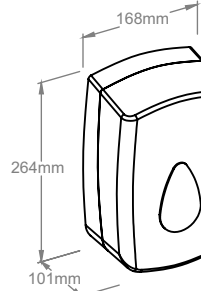

MERIDA UNIQUE SPARK high gloss - symbol CUH356

MERIDA UNIQUE matt - symbol CUH306

TOUCH-FREE FOAM SOAP DISPENSER

Device available in two versions:
MERIDA UNIQUE SPARK high gloss - symbol DUH555
MERIDA UNIQUE matt - symbol DUH505

- Made of high quality ABS plastic.
- soap dispensed as delicate foam
- capacity of disposable (completely recycled) cartridge with foaming pump - 700 g
- highly efficient - ca 2000 shots of foam from one cartridge
- complete air-tightness of pouch prevents contamination of contents
- saves water consumption and reduces sewage amount
- shortens hand washing time
- sensor activated touch free mechanism ensures the highest level of hand hygiene
- powered by 4 batteries R14
- LED indicator of dispenser status (green - ready to work, orange - cover not closed, red - replace the batteries)

Suitable to use with the following foam soaps:

- MERIDA BALI SENSITIVE WOMAN (symbol MTP201)
- MERIDA BALI SENSITIVE MAN (symbol MTP202)
- MERIDA BALI PLUS almond-cherry fragrance (symbol MTP203)
- MERIDA BALI PLUS banana fragrance (symbol M12P)
- MERIDA BALI LUX (symbol M13P)
- MERIDA BALI LUX scentless (symbol M13XP)
- MERIDA BALI disinfecting (symbol M14P)