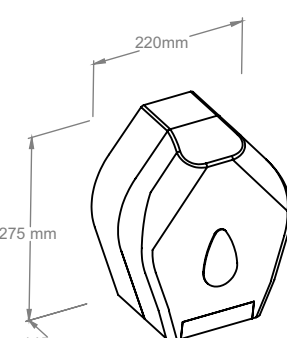

MERIDA UNIQUE SPARK high gloss - symbol KUH155

MERIDA UNIQUE matt - symbol KUH105

TOILET TISSUE DISPENSER

Device available in two versions:
MERIDA UNIQUE SPARK high gloss - symbol BUH255
MERIDA UNIQUE matt - symbol BUH205

- Made of high quality ABS plastic
- maximum roll diameter - 19 cm
- lockable (locked with a key)