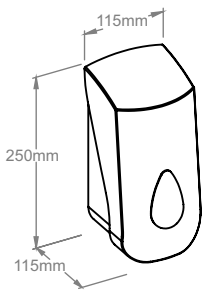

MERIDA UNIQUE matt - symbol CUH305

FOAM SOAP DISPENSER

Device available in two versions:
MERIDA UNIQUE SPARK high gloss - symbol DUH255
MERIDA UNIQUE matt - symbol DUH205

- Made of high quality ABS plastic
- soap dispensed as delicate foam
- capacity of disposable (completely recycled) cartridge with foaming pump - 700 g
- highly efficient - ca 2000 shots of foam from one cartridge
- complete air-tightness of pouch prevents contamination of contents
- saves water consumption and reduces sewage amount
- shortens hand washing time

Suitable to use with the following foam soaps:

- MERIDA BALI SENSITIVE WOMAN (symbol MTP201)
- MERIDA BALI SENSITIVE MAN (symbol MTP202)
- MERIDA BALI PLUS almond-cherry fragrance (symbol MTP203)
- MERIDA BALI PLUS banana fragrance (symbol M12P)
- MERIDA BALI LUX (symbol M13P)
- MERIDA BALI LUX scentless (symbol M13XP)
- MERIDA BALI disinfecting (symbol M14P)