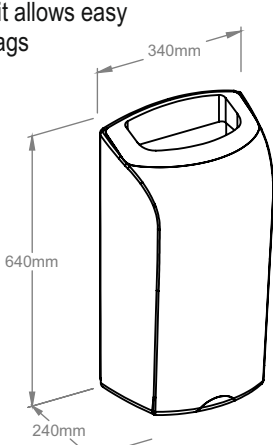

WALL MOUNTED WASTE BIN - 40L

Device available in two versions:
MERIDA UNIQUE SPARK high gloss - symbol KUH155
MERIDA UNIQUE matt - symbol KUH105

- Made of high quality ABS plastic.
- capacity: 40 litres
- wall mounted for easy cleaning below and around the unit
- corresponds with 60 liter disposable bags
- the convenient inner frame of the unit allows easy removal and loading of disposable bags