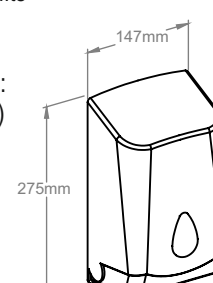

MERIDA UNIQUE matt - symbol GUH705

MULTIFLAT TOILET TISSUE DISPENSER

Device available in two versions:
MERIDA UNIQUE SPARK high gloss - symbol BUH455
MERIDA UNIQUE matt - symbol BUH405

- Made of high quality ABS plastic
- capacity of up to 400 pcs of tissue sheets
- a compact dispenser of excellent value that is popular for smaller washrooms
- the sturdy design makes it durable and fits perfectly in smaller spaces

Suitable for use with toilet paper in sheets: