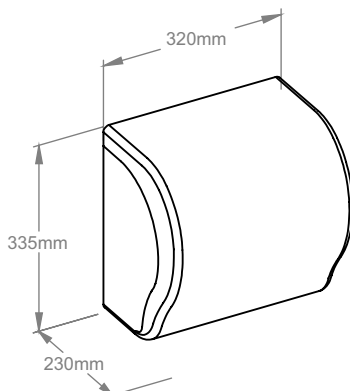

MERIDA UNIQUE SPARK high gloss - symbol BUH255

MERIDA UNIQUE matt - symbol BUH205

MECHANICAL DISPENSER FOR PAPER TOWEL ROLLS

MERIDA UNIQUE LUX CUT

Device available in two versions:
MERIDA UNIQUE SPARK high gloss - symbol CUH355
MERIDA UNIQUE matt - symbol CUH305

The exclusive look and unique patented "straight cut" system make the dispenser exceptional. Innovative cutting mechanisms with four opposing knives ensure that each cut-off towel has four straight edges. Thanks to its compact construction, the dispenser remains small while holding a 250 meter long towel roll. When cut every 25 cm, one roll produces 1000 towel sheets!! The device is made of high quality ABS plastic, with transparent sides and back to provide easy control of refill levels at all times.