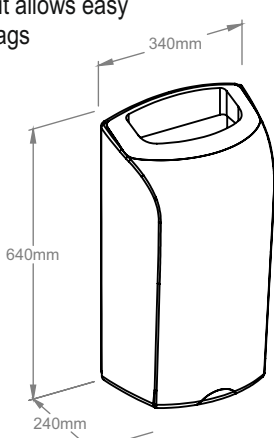

WALL MOUNTED WASTE BIN - 40L

Device available in two versions:
MERIDA UNIQUE SPARK high gloss - symbol KUC151

1. Made of high quality ABS plastic.
2. capacity: 40 litres
   - wall mounted for easy cleaning below and around the unit
   - corresponds with 60 liter disposable bags
   - the convenient inner frame of the unit allows easy removal and loading of disposable bags