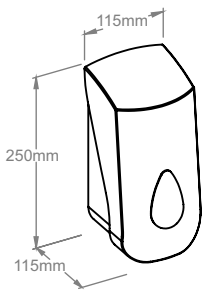

FOAM SOAP DISPENSER

Device available in two versions:
MERIDA UNIQUE SPARK high gloss - symbol DUC251

1. Made of high quality ABS plastic
2. soap dispensed as delicate foam
   - capacity of disposable (completely recycled) cartridge with foaming pump - 700 g
   - highly efficient - ca 2000 shots of foam from one cartridge
   - complete air-tightness of pouch prevents contamination of contents
   - saves water consumption and reduces sewage amount
   - shortens hand washing time

Suitable to use with the following foam soaps:

- MERIDA BALI SENSITIVE WOMAN (symbol MTP201)
- MERIDA BALI SENSITIVE MAN (symbol MTP202)
- MERIDA BALI PLUS almond-cherry fragrance (symbol MTP203)
- MERIDA BALI PLUS banana fragrance (symbol M12P)
- MERIDA BALI LUX (symbol M13P)
- MERIDA BALI LUX scentless (symbol M13XP)
- MERIDA BALI disinfecting (symbol M14P)