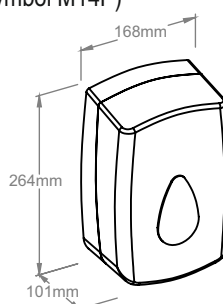

TOUCH-FREE FOAM SOAP DISPENSER

Device available in two versions:
MERIDA UNIQUE SPARK high gloss - symbol DUC551

1. Made of high quality ABS plastic.
2. soap dispensed as delicate foam
   - capacity of disposable (completely recycled) cartridge with foaming pump - 700 g
   - highly efficient - ca 2000 shots of foam from one cartridge
   - complete air-tightness of pouch prevents contamination of contents
   - saves water consumption and reduces sewage amount
   - shortens hand washing time
   - sensor activated touch free mechanism ensures the highest level of hand hygiene
   - powered by 4 batteries R14
   - LED indicator of dispenser status (green - ready to work, orange - cover not closed, red - replace the batteries)

Suitable to use with the following foam soaps:

- MERIDA BALI SENSITIVE WOMAN (symbol MTP201)
- MERIDA BALI SENSITIVE MAN (symbol MTP202)
- MERIDA BALI PLUS almond-cherry fragrance (symbol MTP203)
- MERIDA BALI PLUS banana fragrance (symbol M12P)
- MERIDA BALI LUX (symbol M13P)
- MERIDA BALI LUX scentless (symbol M13XP)
- MERIDA BALI disinfecting (symbol M14P)