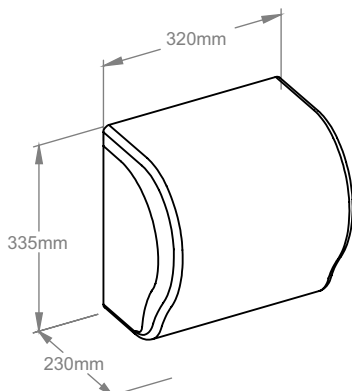

### MECHANICAL DISPENSER FOR PAPER TOWEL ROLLS

Device available in two versions:  
MERIDA UNIQUE SPARK high gloss - symbol CUC351

The exclusive look and unique patented "straight cut" system make the dispenser exceptional. Innovative cutting mechanisms with four opposing knives ensure that each cut-off towel has four straight edges. Thanks to its compact construction, the dispenser remains small while holding a 250 meter long towel roll. When cut every 25 cm, one roll produces 1000 towel sheets!! The device is made of high quality ABS plastic, with transparent sides and back to provide easy control of refill levels at all times.