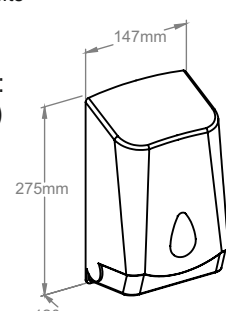

MULTIFLAT TOILET TISSUE DISPENSER

Device available in two versions:
MERIDA UNIQUE SPARK high gloss - symbol BUC451

1. Made of high quality ABS plastic
2. capacity of up to 400 pcs of tissue sheets
   - a compact dispenser of excellent value that is popular for smaller washrooms
   - the sturdy design makes it durable and fits perfectly in smaller spaces

Suitable for use with toilet paper in sheets:

- MERIDA OPTIMUM (symbol POB402)
- MERIDA TOP (symbol PTB403)