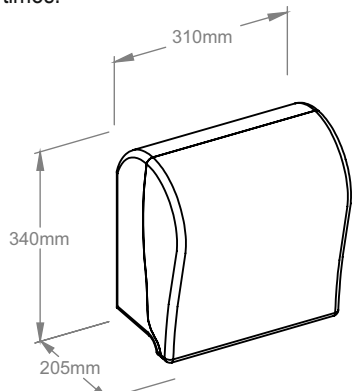

MECHANICAL DISPENSER FOR PAPER TOWEL ROLLS

Device available in two versions:
MERIDA UNIQUE SPARK high gloss - symbol CUC352

Despite its small size the paper towel roll dispenser holds a large 250 meter long towel roll. When cut every 24 cm more than 1000 towel sheets are produced from a single roll! Simply insert the roll and forget about refilling for a long time. The reliable and effective cutting mechanism is extremely simple in its construction ensuring smooth and gentle functioning. The cutting knife is made of very hard plastic which is resistant to blunting and deformation. Our tests have proven that even after 2 million cuts the knife lost none of its properties. The dispenser is made of high quality ABS plastic. The back and sides of the device are made of transparent plastic providing easy control of the refill levels all the times.