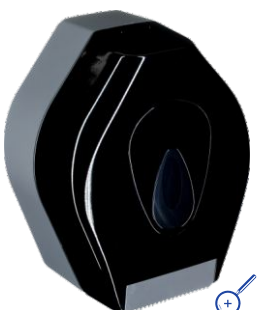

MERIDA UNIQUE SPARK high gloss - symbol BUC251