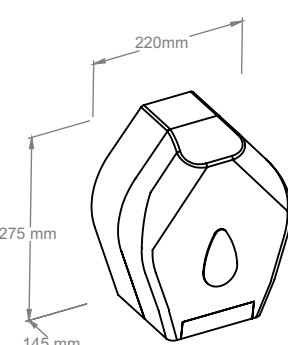

TOILET TISSUE DISPENSER

Device available in two versions:
MERIDA UNIQUE SPARK high gloss - symbol BUC251

1. Made of high quality ABS plastic
2. maximum roll diameter - 19 cm
   - lockable (locked with a key)