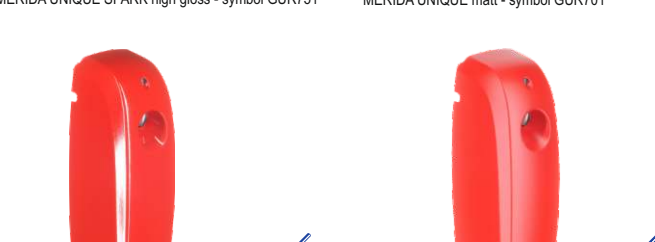

MERIDA UNIQUE SPARK high gloss - symbol GUR751

MERIDA UNIQUE matt - symbol GUR701