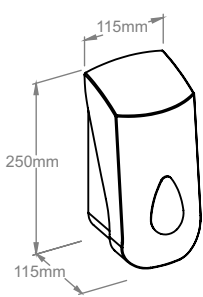

FOAM SOAP DISPENSER

Device available in two versions:
MERIDA UNIQUE SPARK high gloss - symbol DUR251
MERIDA UNIQUE matt - symbol DUR201

- Made of high quality ABS plastic
- soap dispensed as delicate foam
- capacity of disposable (completely recycled) cartridge with foaming pump - 700 g
- highly efficient - ca 2000 shots of foam from one cartridge
- complete air-tightness of pouch prevents contamination of contents
- saves water consumption and reduces sewage amount
- shortens hand washing time

Suitable to use with the following foam soaps:

- MERIDA BALI SENSITIVE WOMAN (symbol MTP201)
- MERIDA BALI SENSITIVE MAN (symbol MTP202)
- MERIDA BALI PLUS almond-cherry fragrance (symbol MTP203)
- MERIDA BALI PLUS banana fragrance (symbol M12P)
- MERIDA BALI LUX (symbol M13P)
- MERIDA BALI LUX scentless (symbol M13XP)
- MERIDA BALI disinfecting (symbol M14P)