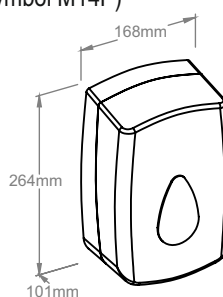

TOUCH-FREE FOAM SOAP DISPENSER

Device available in two versions:
MERIDA UNIQUE SPARK high gloss - symbol DUR551
MERIDA UNIQUE matt - symbol DUR501

- Made of high quality ABS plastic.
- soap dispensed as delicate foam
- capacity of disposable (completely recycled) cartridge with foaming pump - 700 g
- highly efficient - ca 2000 shots of foam from one cartridge
- complete air-tightness of pouch prevents contamination of contents
- saves water consumption and reduces sewage amount
- shortens hand washing time
- sensor activated touch free mechanism ensures the highest level of hand hygiene
- powered by 4 batteries R14
- LED indicator of dispenser status (green - ready to work, orange - cover not closed, red - replace the batteries)

Suitable to use with the following foam soaps:

- MERIDA BALI SENSITIVE WOMAN (symbol MTP201)
- MERIDA BALI SENSITIVE MAN (symbol MTP202)
- MERIDA BALI PLUS almond-cherry fragrance (symbol MTP203)
- MERIDA BALI PLUS banana fragrance (symbol M12P)
- MERIDA BALI LUX (symbol M13P)
- MERIDA BALI LUX scentless (symbol M13XP)
- MERIDA BALI disinfecting (symbol M14P)