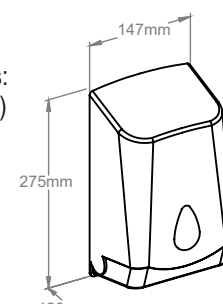

MULTIFLAT TOILET TISSUE DISPENSER

Device available in two versions:
MERIDA UNIQUE SPARK high gloss - symbol BUR451
MERIDA UNIQUE matt - symbol BUR401

- Made of high quality ABS plastic
- capacity of up to 400 pcs of tissue sheets
- a compact dispenser of excellent value that is popular for smaller washrooms
- the sturdy design makes it durable and fits perfectly in smaller spaces

Suitable for use with toilet paper in sheets:

- MERIDA OPTIMUM (symbol POB402)
- MERIDA TOP (symbol PTB403)