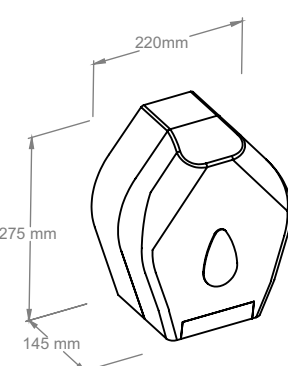

- Made of high quality ABS plastic
- maximum roll diameter - 19 cm
- lockable (locked with a key)

MERIDA UNIQUE SPARK high gloss - symbol BUR451

MERIDA UNIQUE matt - symbol BUR401

MULTIFLAT TOILET TISSUE DISPENSER