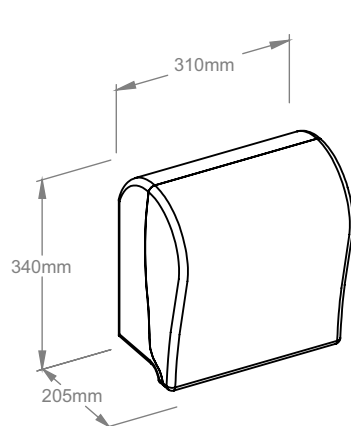

The exclusive look and unique patented "straight cut" system make the dispenser exceptional. Innovative cutting mechanisms with four opposing knives ensure that each cut-off towel has four straight edges. Thanks to its compact construction, the dispenser remains small while holding a 250 meter long towel roll. When cut every 25 cm, one roll produces 1000 towel sheets!! The device is made of high quality ABS plastic, with transparent sides and back to provide easy control of refill levels at all times.

Despite its small size the paper towel roll dispenser holds a large 250 meter long towel roll. When cut every 24 cm more than 1000 towel sheets are produced from a single roll! Simply insert the roll and forget about refilling for a long time. The reliable and effective cutting mechanism is extremely simple in its construction ensuring smooth and gentle functioning. The cutting knife is made of very hard plastic which is resistant to blunting and deformation. Our tests have proven that even after 2 million cuts the knife lost none of its properties. The dispenser is made of high quality ABS plastic.