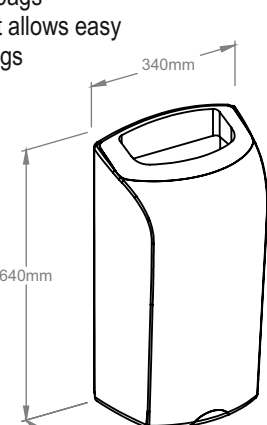

WALL MOUNTED WASTE BIN - 40L

Device available in two versions:
MERIDA UNIQUE SPARK high gloss - symbol KUR151
MERIDA UNIQUE matt - symbol KUR101

- Made of high quality ABS plastic.
- capacity: 40 litres
- wall mounted for easy cleaning below and around the unit
- corresponds with 60 liter disposable bags
- the convenient inner frame of the unit allows easy removal and loading of disposable bags