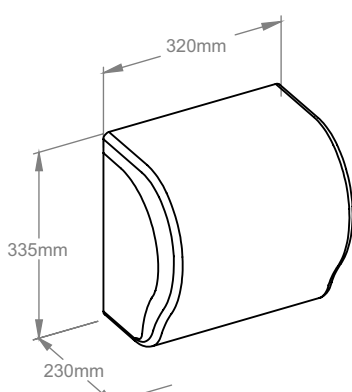

The exclusive look and unique patented "straight cut" system make the dispenser exceptional. Innovative cutting mechanisms with four opposing knives ensure that each cut-off towel has four straight edges. Thanks to its compact construction, the dispenser remains small while holding a 250 meter long towel roll. When cut every 25 cm, one roll produces 1000 towel sheets!! The device is made of high quality ABS plastic, with transparent sides and back to provide easy control of refill levels at all times.