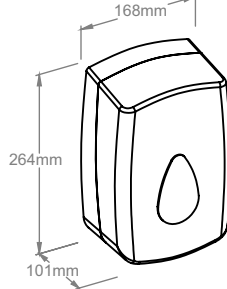

TOUCH-FREE FOAM SOAP DISPENSER

Device available in two versions:
MERIDA UNIQUE SPARK high gloss - symbol DUH575
MERIDA UNIQUE matt - symbol DUH525

- Made of high quality ABS plastic.
- soap dispensed as delicate foam
- capacity of disposable (completely recycled) cartridge with foaming pump - 700 g
- highly efficient - ca 2000 shots of foam from one cartridge
- complete air-tightness of pouch prevents contamination of contents
- saves water consumption and reduces sewage amount
- shortens hand washing time
- sensor activated touch free mechanism ensures the highest level of hand hygiene
- powered by 4 batteries R14
- LED indicator of dispenser status (green - ready to work, orange - cover not closed, red - replace the batteries)

Suitable to use with the following foam soaps:

- MERIDA BALI SENSITIVE WOMAN (symbol MTP201)
- MERIDA BALI SENSITIVE MAN (symbol MTP202)
- MERIDA BALI PLUS almond-cherry fragrance (symbol MTP203)
- MERIDA BALI PLUS banana fragrance (symbol M12P)
- MERIDA BALI LUX (symbol M13P)
- MERIDA BALI LUX scentless (symbol M13XP)
- MERIDA BALI disinfecting (symbol M14P)