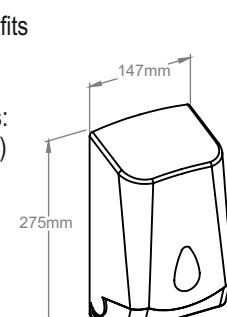

MULTIFLAT TOILET TISSUE DISPENSER

Device available in two versions:
MERIDA UNIQUE SPARK high gloss - symbol BUH475
MERIDA UNIQUE matt - symbol BUH425

- Made of high quality ABS plastic
- capacity of up to 400 pcs of tissue sheets
- a compact dispenser of excellent value that is popular for smaller washrooms
- the sturdy design makes it durable and fits perfectly in smaller spaces

Suitable for use with toilet paper in sheets:

- MERIDA OPTIMUM (symbol POB402)
- MERIDA TOP (symbol PTB403)