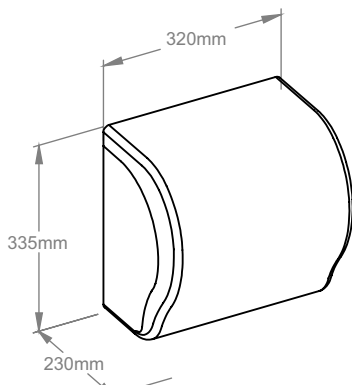

MECHANICAL DISPENSER FOR PAPER TOWEL ROLLS

MERIDA UNIQUE LUX CUT

Device available in two versions:
MERIDA UNIQUE SPARK high gloss - symbol CUH375
MERIDA UNIQUE matt - symbol CUH325

The exclusive look and unique patented "straight cut" system make the dispenser exceptional. Innovative cutting mechanisms with four opposing knives ensure that each cut-off towel has four straight edges. Thanks to its compact construction, the dispenser remains small while holding a 250 meter long towel roll. When cut every 25 cm, one roll produces 1000 towel sheets!! The device is made of high quality ABS plastic, with transparent sides and back to provide easy control of refill levels at all times.