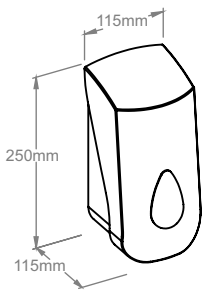

FOAM SOAP DISPENSER

Device available in two versions:
MERIDA UNIQUE SPARK high gloss - symbol DUH275
MERIDA UNIQUE matt - symbol DUH225

- Made of high quality ABS plastic
- soap dispensed as delicate foam
- capacity of disposable (completely recycled) cartridge with foaming pump - 700 g
- highly efficient - ca 2000 shots of foam from one cartridge
- complete air-tightness of pouch prevents contamination of contents
- saves water consumption and reduces sewage amount
- shortens hand washing time

Suitable to use with the following foam soaps:

- MERIDA BALI SENSITIVE WOMAN (symbol MTP201)
- MERIDA BALI SENSITIVE MAN (symbol MTP202)
- MERIDA BALI PLUS almond-cherry fragrance (symbol MTP203)
- MERIDA BALI PLUS banana fragrance (symbol M12P)
- MERIDA BALI LUX (symbol M13P)
- MERIDA BALI LUX scentless (symbol M13XP)
- MERIDA BALI disinfecting (symbol M14P)