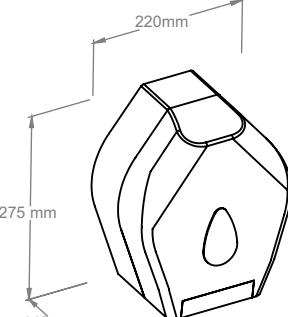

TOILET TISSUE DISPENSER

Device available in two versions:
MERIDA UNIQUE SPARK high gloss - symbol BUH275
MERIDA UNIQUE matt - symbol BUH225

- Made of high quality ABS plastic
- maximum roll diameter - 19 cm
- lockable (locked with a key)