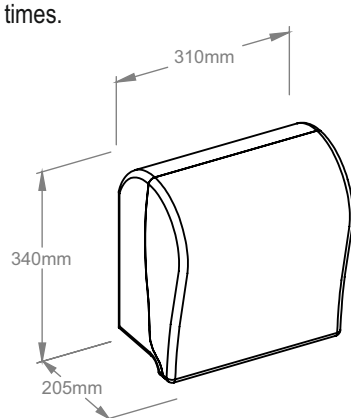

MECHANICAL DISPENSER FOR PAPER TOWEL ROLLS

MERIDA UNIQUE SOLID CUT

Device available in two versions:
MERIDA UNIQUE SPARK high gloss - symbol CUH376
MERIDA UNIQUE matt - symbol CUH326

Despite its small size the paper towel roll dispenser holds a large 250 meter long towel roll. When cut every 24 cm more than 1000 towel sheets are produced from a single roll! Simply insert the roll and forget about refilling for a long time. The reliable and effective cutting mechanism is extremely simple in its construction ensuring smooth and gentle functioning. The cutting knife is made of very hard plastic which is resistant to blunting and deformation. Our tests have proven that even after 2 million cuts the knife lost none of its properties. The dispenser is made of high quality ABS plastic. The back and sides of the device are made of transparent plastic providing easy control of the refill levels all the times.