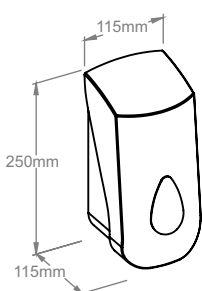

MERIDA UNIQUE matt - symbol CUS301

FOAM SOAP DISPENSER

Device available in two versions:

- MERIDA UNIQUE SPARK high gloss - symbol DUS251
- MERIDA UNIQUE matt - symbol DUS201

Made of high quality ABS plastic

- soap dispensed as delicate foam
- capacity of disposable (completely recycled) cartridge with foaming pump - 700 g
- highly efficient - ca 2000 shots of foam from one cartridge
- complete air-tightness of pouch prevents contamination of contents
- saves water consumption and reduces sewage amount
- shortens hand washing time

Suitable to use with the following foam soaps:

- MERIDA BALI SENSITIVE WOMAN (symbol MTP201)
- MERIDA BALI SENSITIVE MAN (symbol MTP202)
- MERIDA BALI PLUS almond-cherry fragrance (symbol MTP203)
- MERIDA BALI PLUS banana fragrance (symbol M12P)
- MERIDA BALI LUX (symbol M13P)
- MERIDA BALI LUX scentless (symbol M13XP)
- MERIDA BALI disinfecting (symbol M14P)