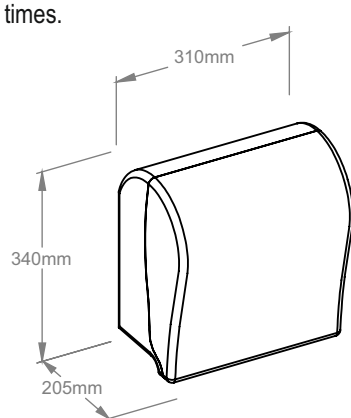

The exclusive look and unique patented "straight cut" system make the dispenser exceptional. Innovative cutting mechanisms with four opposing knives ensure that each cut-off towel has four straight edges. Thanks to its compact construction, the dispenser remains small while holding a 250 meter long towel roll. When cut every 25 cm, one roll produces 1000 towel sheets!! The device is made of high quality ABS plastic, with transparent sides and back to provide easy control of refill levels at all times.

Despite its small size the paper towel roll dispenser holds a large 250 meter long towel roll. When cut every 24 cm more than 1000 towel sheets are produced from a single roll! Simply insert the roll and forget about refilling for a long time. The reliable and effective cutting mechanism is extremely simple in its construction ensuring smooth and gentle functioning. The cutting knife is made of very hard plastic which is resistant to blunting and deformation. Our tests have proven that even after 2 million cuts the knife lost none of its properties. The dispenser is made of high quality ABS plastic. The back and sides of the device are made of transparent plastic providing easy control of the refill levels all the times.