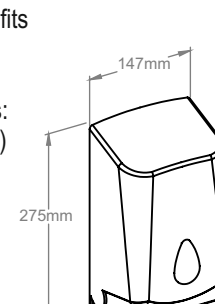

MERIDA UNIQUE matt - symbol GUS701

MULTIFLAT TOILET TISSUE DISPENSER

Device available in two versions:

- MERIDA UNIQUE SPARK high gloss - symbol BUS451
- MERIDA UNIQUE matt - symbol BUS401

Made of high quality ABS plastic

- capacity of up to 400 pcs of tissue sheets
- a compact dispenser of excellent value that is popular for smaller washrooms
- the sturdy design makes it durable and fits perfectly in smaller spaces

Suitable for use with toilet paper in sheets:

- MERIDA OPTIMUM (symbol POB402)
- MERIDA TOP (symbol PTB403)