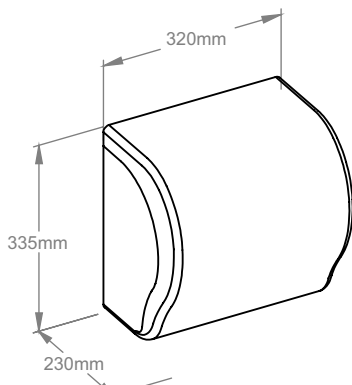

The exclusive look and unique patented "straight cut" system make the dispenser exceptional. Innovative cutting mechanisms with four opposing knives ensure that each cut-off towel has four straight edges. Thanks to its compact construction, the dispenser remains small while holding a 250 meter long towel roll. When cut every 25 cm, one roll produces 1000 towel sheets!! The device is made of high quality ABS plastic, with transparent sides and back to provide easy control of refill levels at all times.