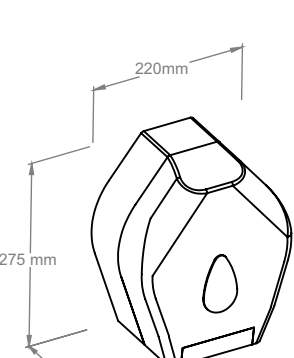

Made of high quality ABS plastic

- maximum roll diameter - 19 cm
- lockable (locked with a key)

MERIDA UNIQUE SPARK high gloss - symbol BUS451

MERIDA UNIQUE matt - symbol BUS401

MULTIFLAT TOILET TISSUE DISPENSER