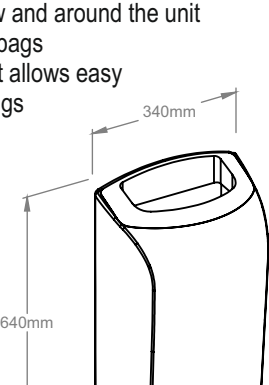

WALL MOUNTED WASTE BIN - 40L

Device available in two versions:

- MERIDA UNIQUE SPARK high gloss - symbol KUS151
- MERIDA UNIQUE matt - symbol KUS101

Made of high quality ABS plastic.

- capacity: 40 litres
- wall mounted for easy cleaning below and around the unit
- corresponds with 60 liter disposable bags
- the convenient inner frame of the unit allows easy removal and loading of disposable bags