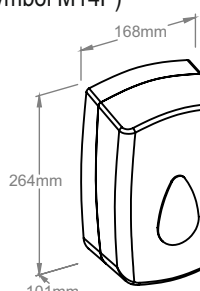

MERIDA UNIQUE SPARK high gloss - symbol CUS352

MERIDA UNIQUE matt - symbol CUS302

TOUCH-FREE FOAM SOAP DISPENSER

Device available in two versions:

- MERIDA UNIQUE SPARK high gloss - symbol DUS551
- MERIDA UNIQUE matt - symbol DUS501

Made of high quality ABS plastic.

- soap dispensed as delicate foam
- capacity of disposable (completely recycled) cartridge with foaming pump - 700 g
- highly efficient - ca 2000 shots of foam from one cartridge
- complete air-tightness of pouch prevents contamination of contents
- saves water consumption and reduces sewage amount
- shortens hand washing time
- sensor activated touch free mechanism ensures the highest level of hand hygiene
- powered by 4 batteries R14
- LED indicator of dispenser status (green - ready to work, orange - cover not closed, red - replace the batteries)

Suitable to use with the following foam soaps:

- MERIDA BALI SENSITIVE WOMAN (symbol MTP201)
- MERIDA BALI SENSITIVE MAN (symbol MTP202)
- MERIDA BALI PLUS almond-cherry fragrance (symbol MTP203)
- MERIDA BALI PLUS banana fragrance (symbol M12P)
- MERIDA BALI LUX (symbol M13P)
- MERIDA BALI LUX scentless (symbol M13XP)
- MERIDA BALI disinfecting (symbol M14P)